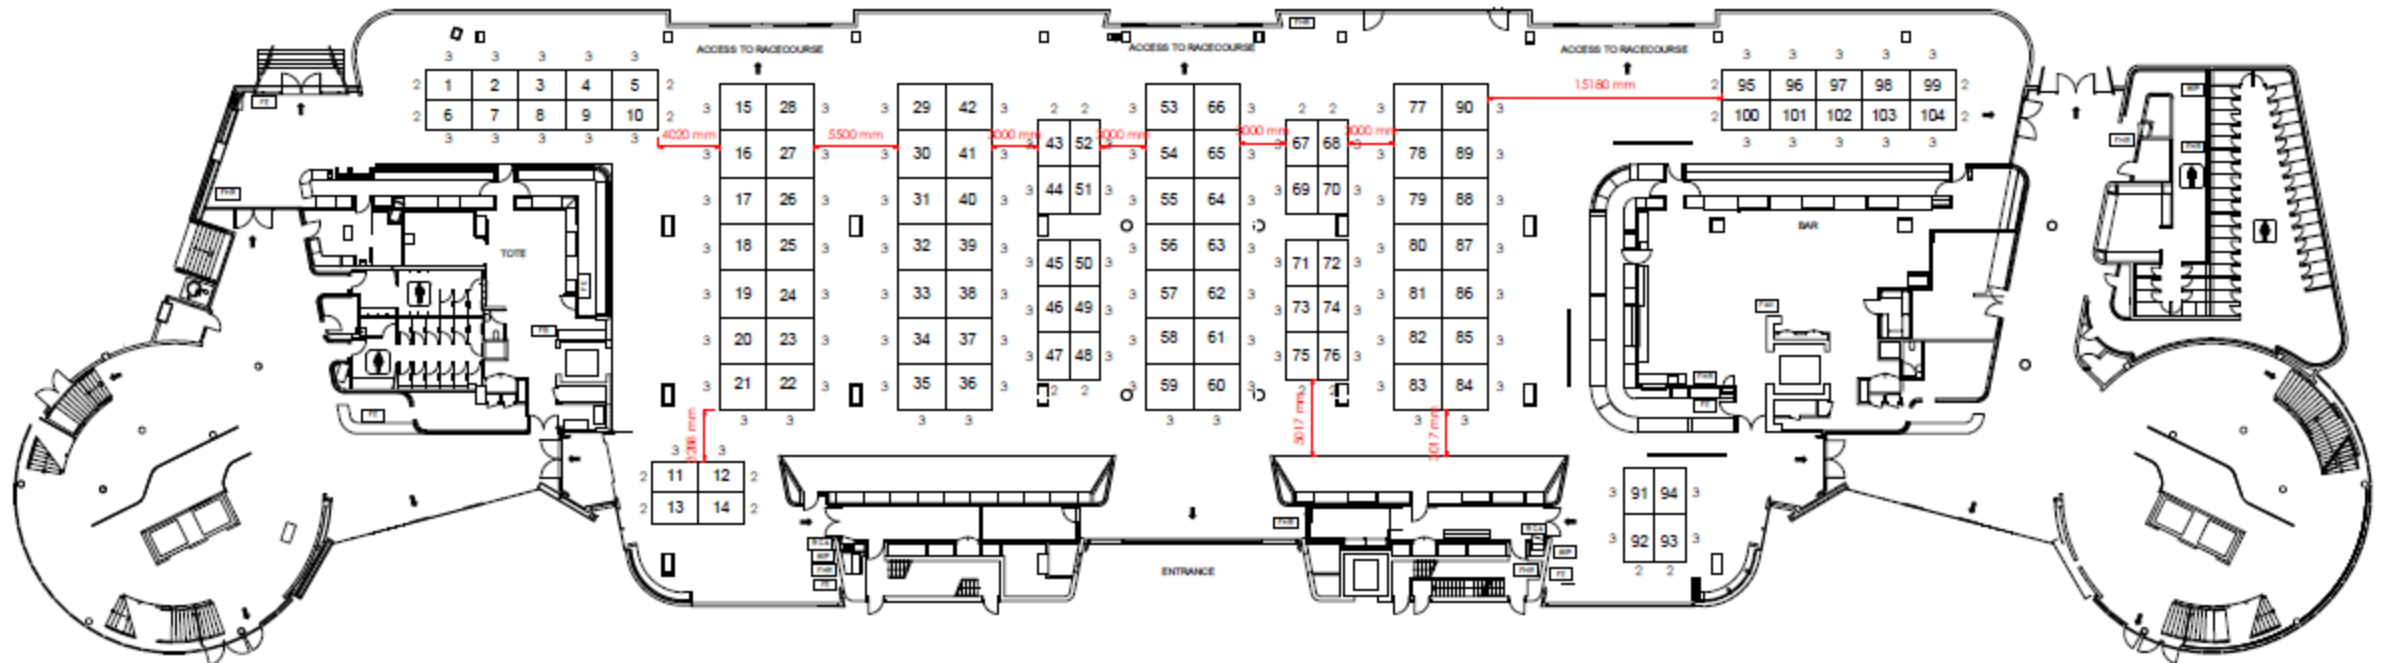

104 BOOTHS IN TOTAL

56 x 3x3 BOOTHS

48 X 3x2 BOOTHS

Royal Randwick

GROUND FLOOR

LEGEND

-  WARDEN INTERCOMMUNICATION PHONES
-  FIRE HOSE REEL
-  FIRE EXTINGUISHER
-  FIRST AID KIT
-  BREAK GLASS ALARM
-  EXIT ROUTE

35 x Booths
(6m x 3m)