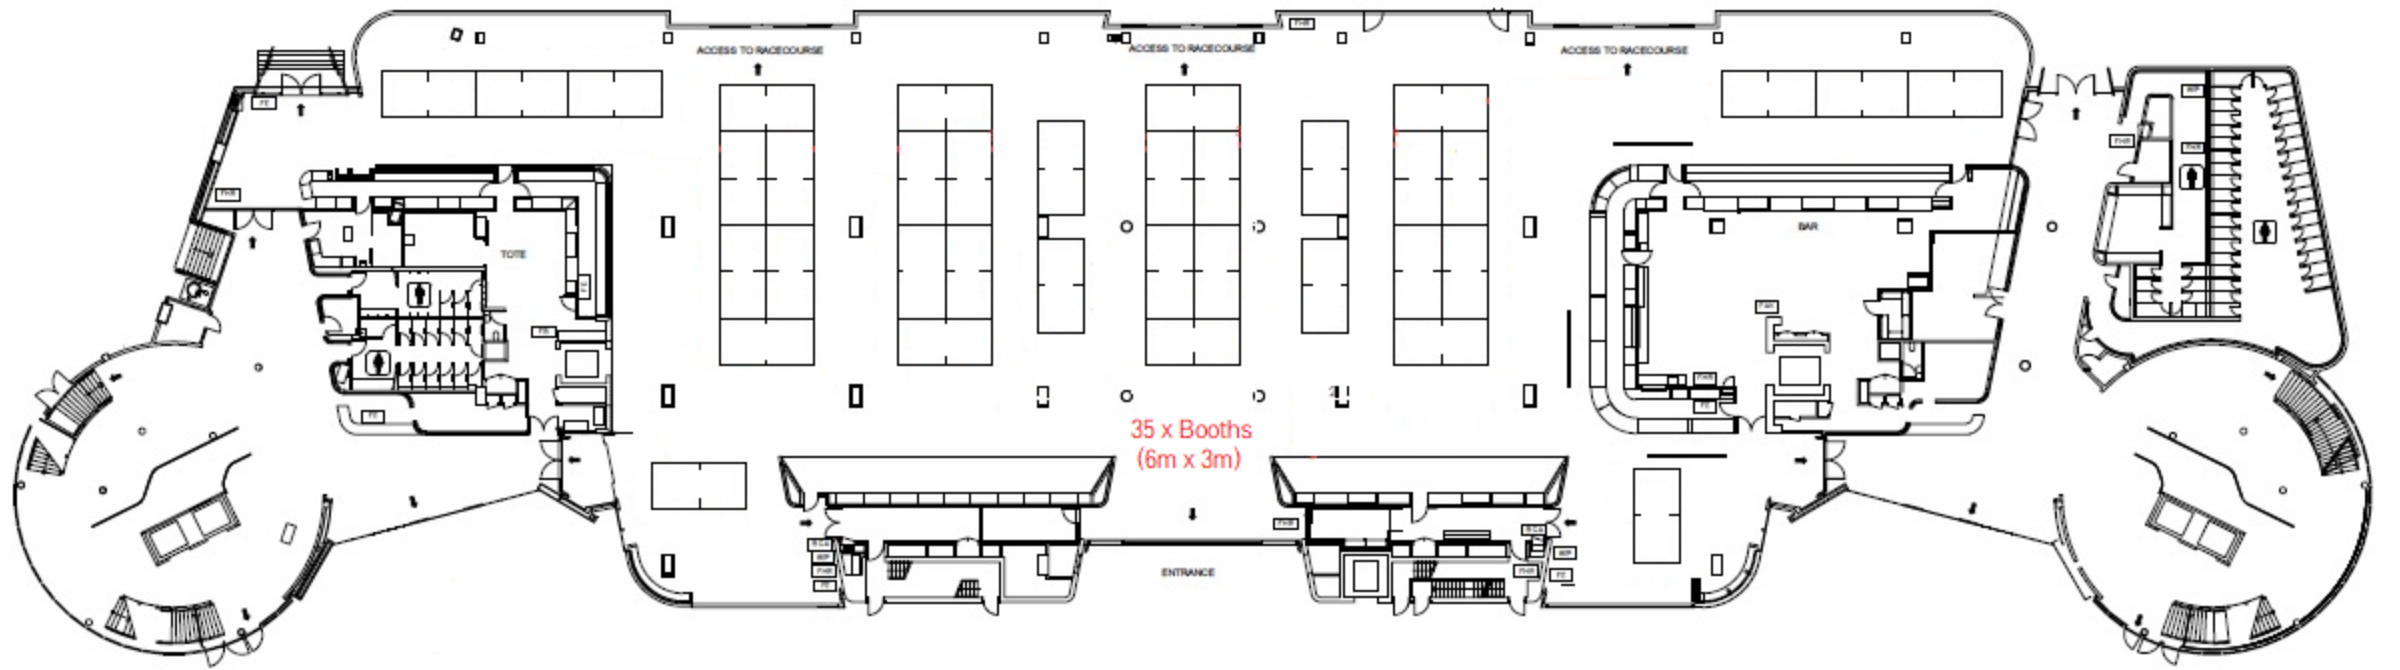

104 BOOTHS IN TOTAL

56 x 3x3 BOOTHS

48 X 3x2 BOOTHS

Royal Randwick

GROUND FLOOR

LEGEND

-  WARDEN INTERCOMMUNICATION PHONES
-  FIRE HOSE REEL
-  FIRE EXTINGUISHER
-  FIRST AID KIT
-  BREAK GLASS ALARM
-  EXIT ROUTE

35 x Booths
(6m x 3m)